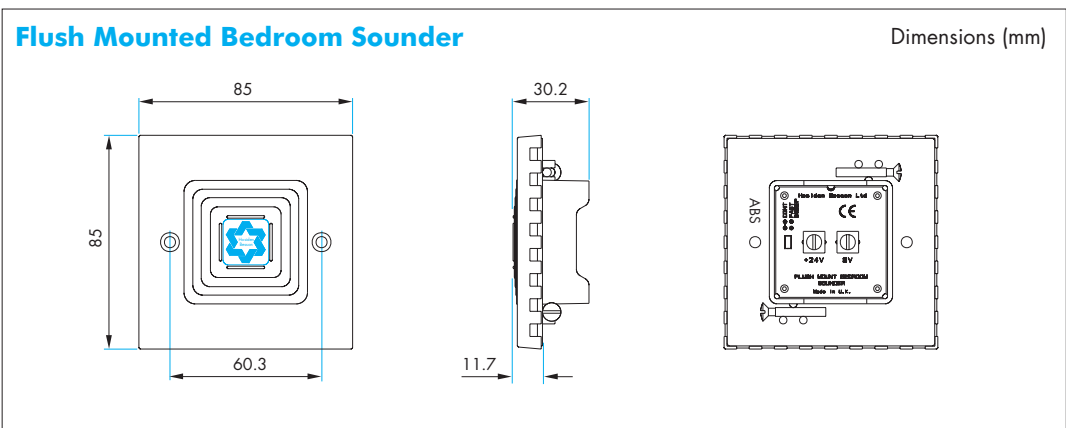

Specification

Model	Surface Mount	Flush Mount
Rated Voltage	24 Vdc	24 Vdc
Rated Current (typical)	14 mA	7 mA
Sound Output (typical) dBA @ 1M	96 (min 60)	90
Sounds Available: Fast Sweep	800-950Hz swept at 9Hz	750-850Hz swept at 9Hz
Continuous	850Hz	815Hz
Colours (Part No.)	White (8481500)	Red(8489100)/White (8489000)
Material	High impact ABS	Flame retardant ABS
Installation	Surface mounted Rear or side cable entry	Surface or flush mounted using 25 mm deep patress box
Connections	2 in, 2 out, each 2.5mm² max	2 in, 2 out, each 2.5mm² max

Installation

VIMPEX

Vimpex Ltd

Star Lane, Great Wakering
Essex, SS3 0PJ England.
Tel: +44 (0) 1702 216999
Fax: +44 (0) 1702 216699
E-mail: sales@vimpex.co.uk

www.vimpex.co.uk

We reserve the right to change or amend any design or specification in line with our policy of continuing development and improvement.

Part No: DS/BEDR/ISS 3