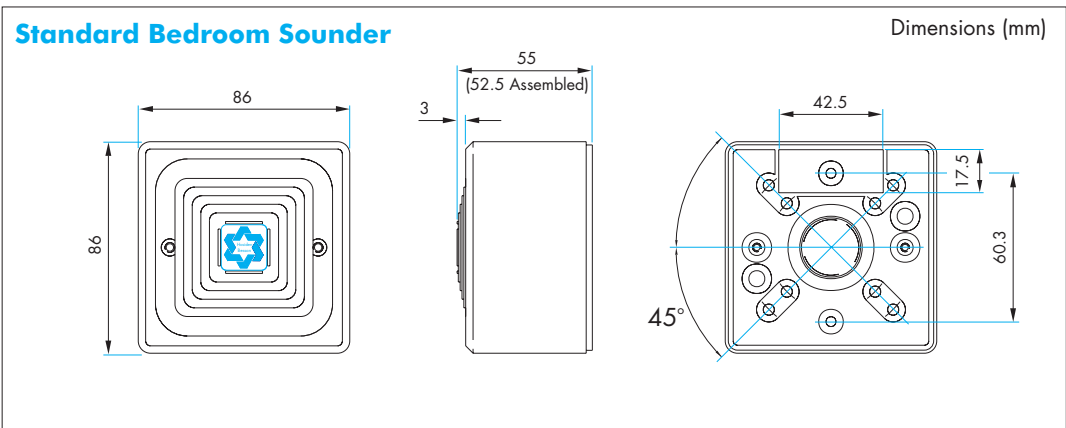

Specification

Model	Surface Mount	Flush Mount
Rated Voltage	24 Vdc	24 Vdc
Rated Current (typical)	14 mA	7 mA
Sound Output (typical) dBA @ 1M	96 (min 60)	90
Sounds Available: Fast Sweep	800-950Hz swept at 9Hz	750-850Hz swept at 9Hz
Continuous	850Hz	815Hz
Colours (Part No.)	White (8481500)	Red(8489100)/White (8489000)
Material	High impact ABS	Flame retardant ABS
Installation	Surface mounted Rear or side cable entry	Surface or flush mounted using 25 mm deep patress box
Connections	2 in, 2 out, each 2.5mm² max	2 in, 2 out, each 2.5mm² max

Installation

VIMPEX

Vimpex Ltd

Star Lane, Great Wakering
Essex, SS3 0PJ England.
Tel: +44 (0) 1702 216999
Fax: +44 (0) 1702 216699
E-mail: sales@vimpex.co.uk

www.vimpex.co.uk

We reserve the right to change or amend any design or specification in line with our policy of continuing development and improvement.

Part No: DS/BEDR/ISS 3